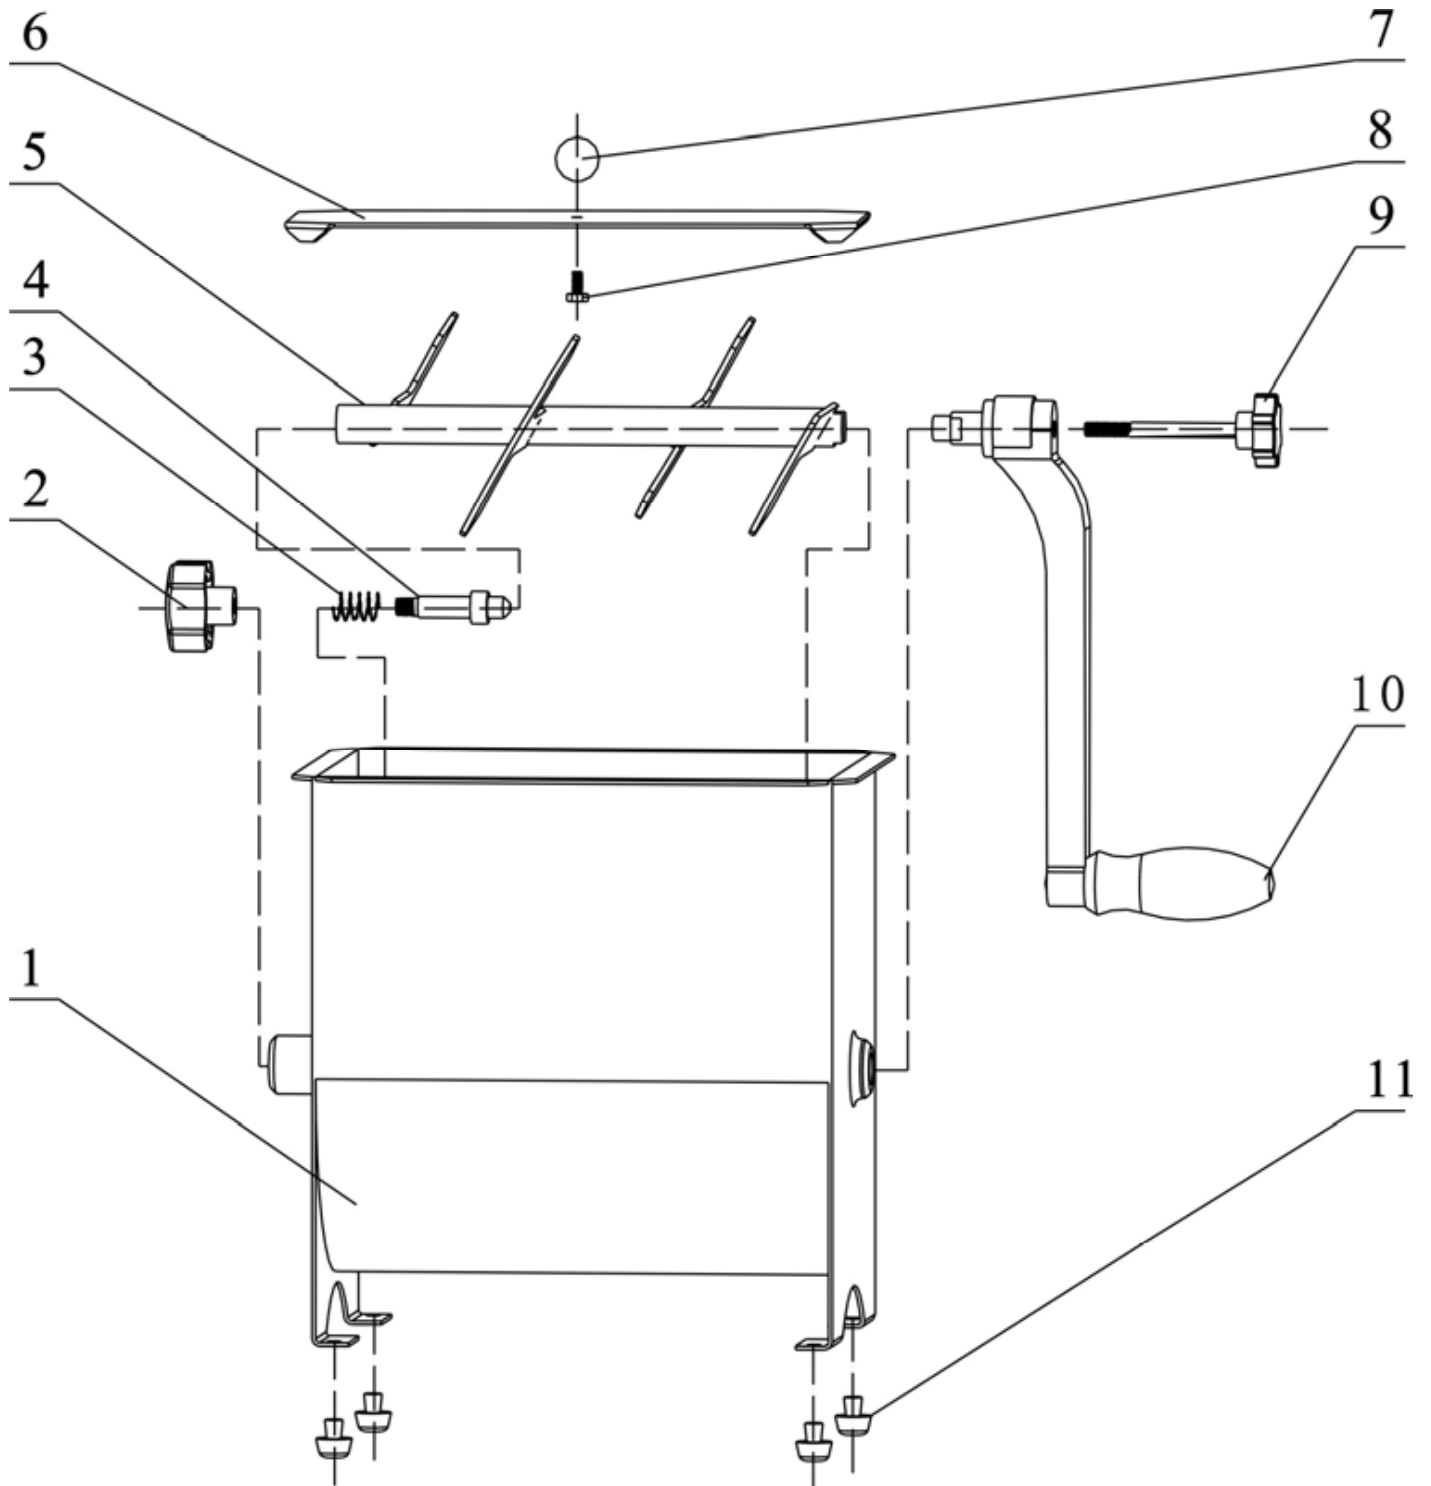

# Parts Breakdown

Item 13155

# Parts Breakdown

---

## Item 13155

Item No.	Description	Position	Item No.	Description	Position	Item No.	Description	Position
70000	Meat Tank for 13155	1	70003	Copper Bolt for 13155	4	70007	Grip with Bolt for 13155	9
70001	Grip with Female Thread for 13155	2	70004	Axle with Paddles for 13155	5	18294	Crank for 13155	10
70002	Spring for 13155	3	70005	Tank Cover Assembly Set for 13155	6	70008	Base Washer for 13155	11